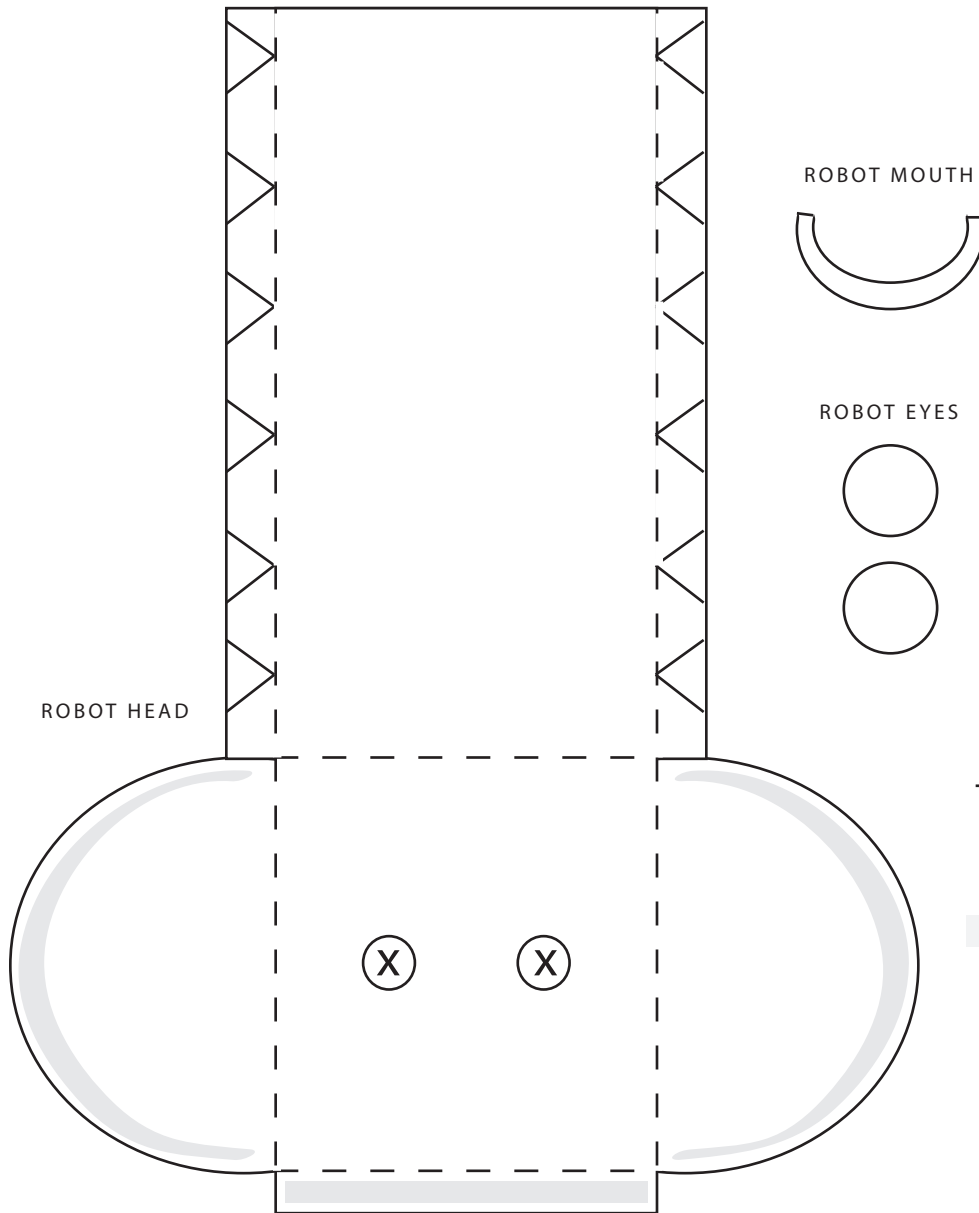

ROBOT TEMPLATE

COORDINATING STAMP SET: GET IN GEAR
DESIGNED BY SUE BERKER

ROBOT TEMPLATE

COORDINATING STAMP SET: GET IN GEAR

DESIGNED BY SUE BERKER

ROBOT CONTROL PAD

ROBOT BODY

----- Dotted lines = FOLD

——— Solid lines = CUT

■ Shading = ADHESIVE

⊗ Circled X = PUNCH

ROBOT ARM

ROBOT ARM

ROBOT TEMPLATE

COORDINATING STAMP SET: GET IN GEAR

DESIGNED BY SUE BERKER

ROBOT HEAD

ROBOT MOUTH

ROBOT EYES

----- Dotted lines = FOLD

——— Solid lines = CUT

■ Shading = ADHESIVE

⊗ Circled X = PUNCH

ROBOT WHEEL