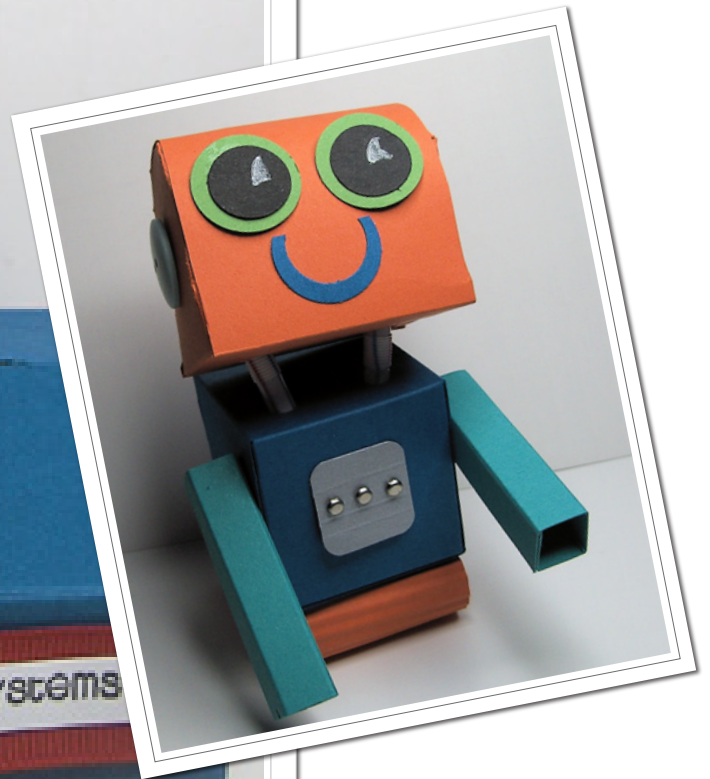

ROBOT TEMPLATE

COORDINATING STAMP SET: GET IN GEAR
DESIGNED BY SUE BERKER

ROBOT TEMPLATE

COORDINATING STAMP SET: GET IN GEAR

DESIGNED BY SUE BERKER

ROBOT CONTROL PAD

ROBOT BODY

----- Dotted lines = FOLD

——— Solid lines = CUT

■ Shading = ADHESIVE

⊗ Circled X = PUNCH

ROBOT ARM

ROBOT ARM

ROBOT TEMPLATE

COORDINATING STAMP SET: GET IN GEAR

DESIGNED BY SUE BERKER

ROBOT HEAD

ROBOT MOUTH

ROBOT EYES

----- Dotted lines = FOLD

——— Solid lines = CUT

■ Shading = ADHESIVE

⊗ Circled X = PUNCH

ROBOT WHEEL