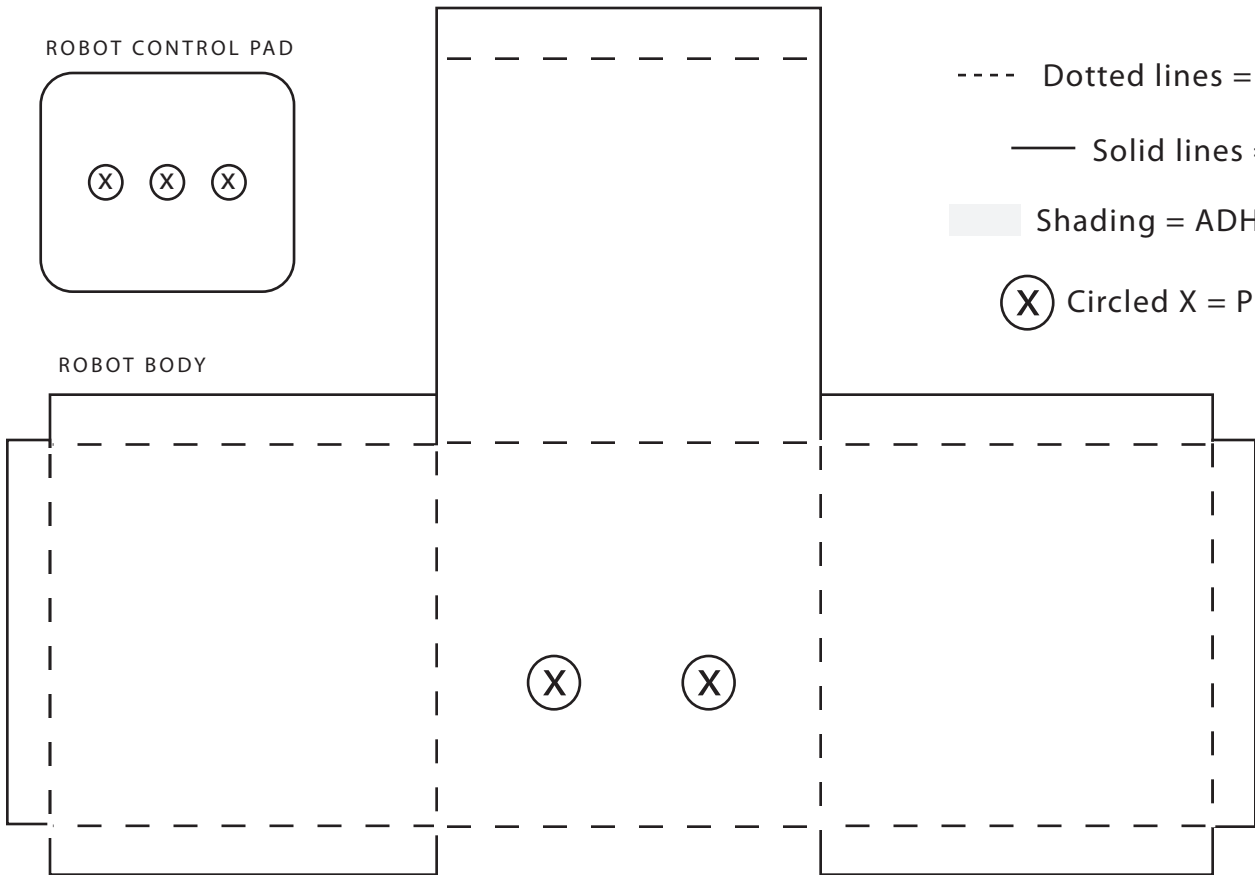

ROBOT TEMPLATE

COORDINATING STAMP SET: GET IN GEAR
DESIGNED BY SUE BERKER

ROBOT TEMPLATE

COORDINATING STAMP SET: GET IN GEAR

DESIGNED BY SUE BERKER

ROBOT CONTROL PAD

ROBOT BODY

----- Dotted lines = FOLD

——— Solid lines = CUT

■ Shading = ADHESIVE

⊗ Circled X = PUNCH

ROBOT ARM

ROBOT ARM

ROBOT TEMPLATE

COORDINATING STAMP SET: GET IN GEAR

DESIGNED BY SUE BERKER

ROBOT HEAD

ROBOT MOUTH

ROBOT EYES

----- Dotted lines = FOLD

——— Solid lines = CUT

■ Shading = ADHESIVE

⊗ Circled X = PUNCH

ROBOT WHEEL